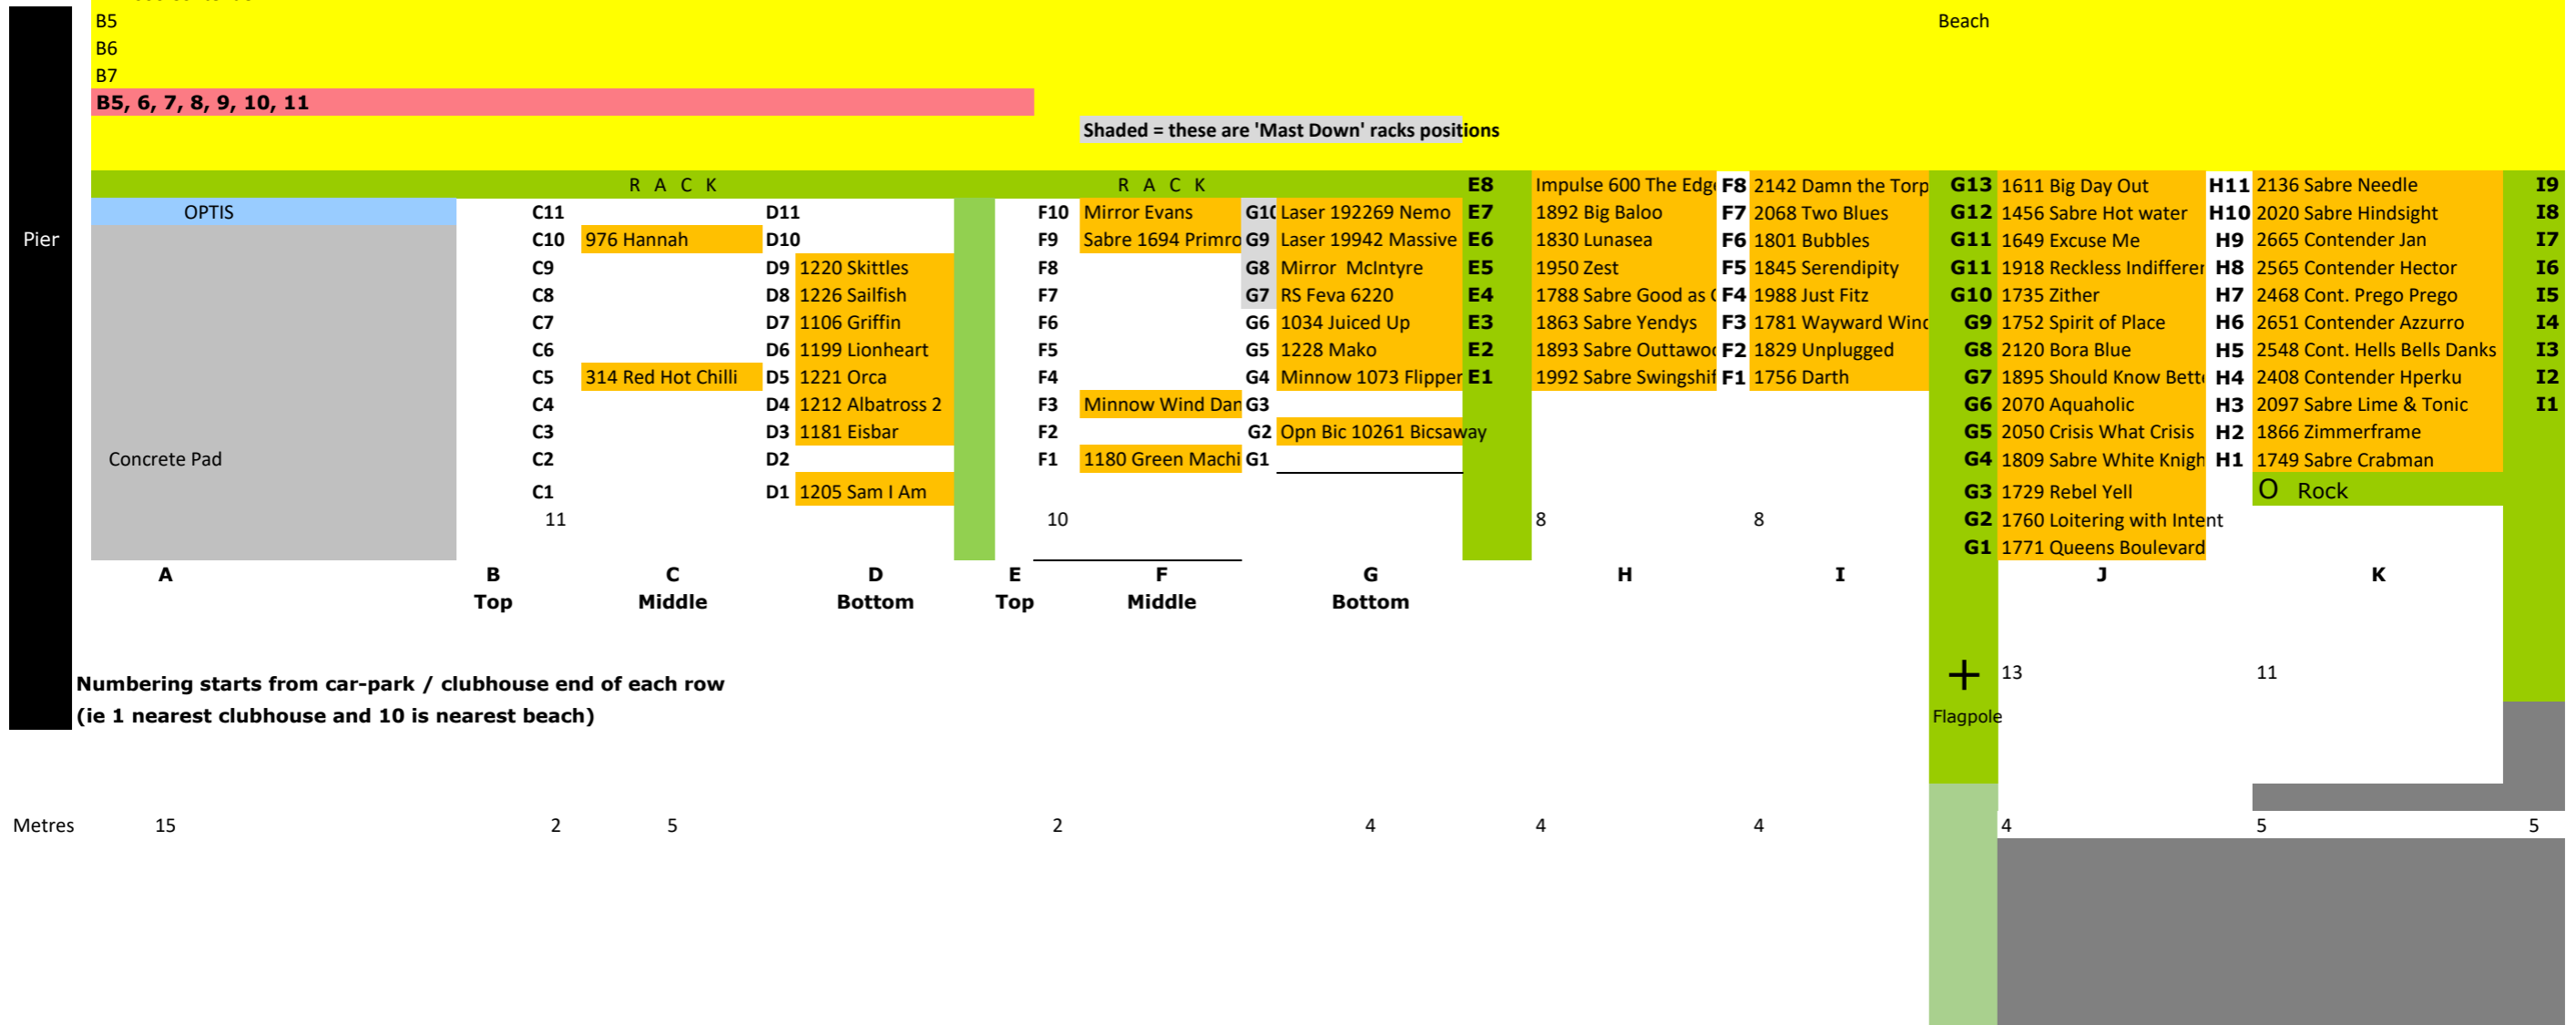

BYS OTB Storage 2019/20

Version 5 Nov

Beach Spots in front of BYS Optis on sand

- B2 49er Karak
- B3 Sabre 1358 Divided
- B4 2600 Contender
- B5
- B6
- B7

B5, 6, 7, 8, 9, 10, 11

Beach

Shaded = these are 'Mast Down' racks positions

Beach

2176 Contender Redborn
 2482 Contender Mohigan
 2457 Contender Reckless T
 2668 Cont. Grazie
 2174 Cont. Pink Bits
 2375 Contender Tidy Rig
 2567 Contender Black Pear
 2616 Contender Rip it Up
 2142 Contender Contessa

M

O

P - BOTTOM RACK

Q - TOP RACK

Deck

5

4.5

4.5